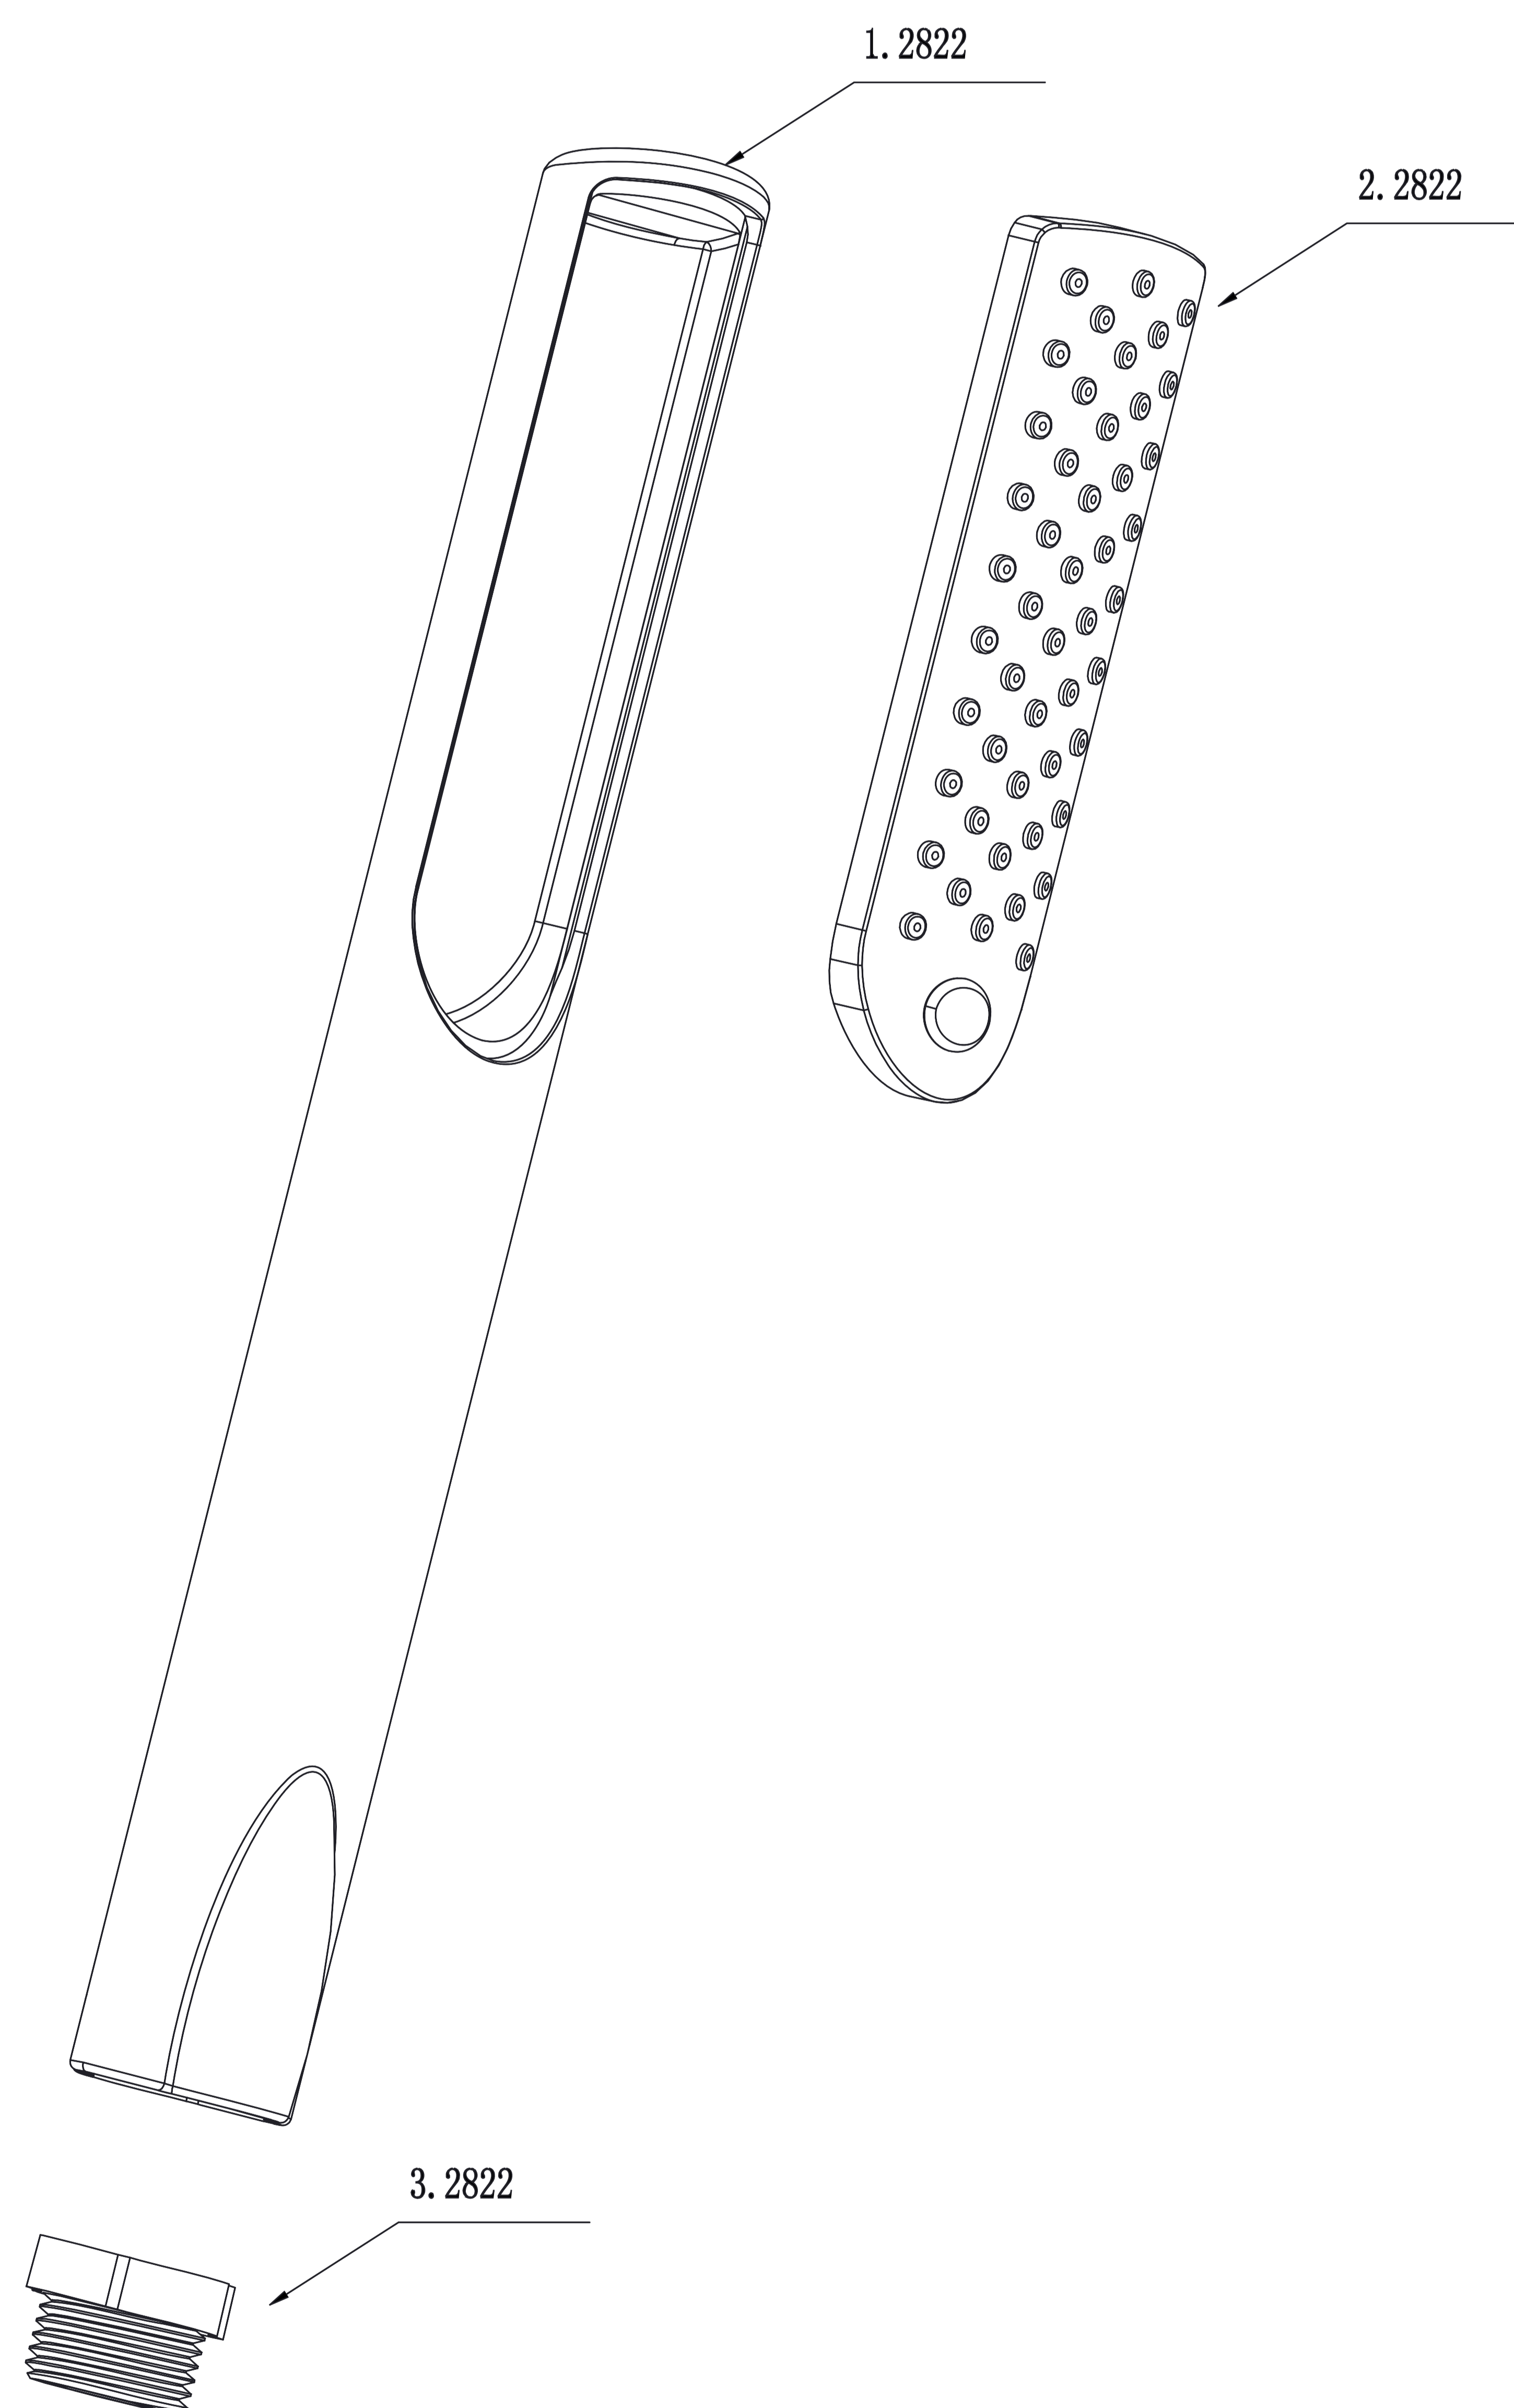

# ABS Hand Shower

Product Code : 28034

## Technical Drawing

All dimension are in **mm**